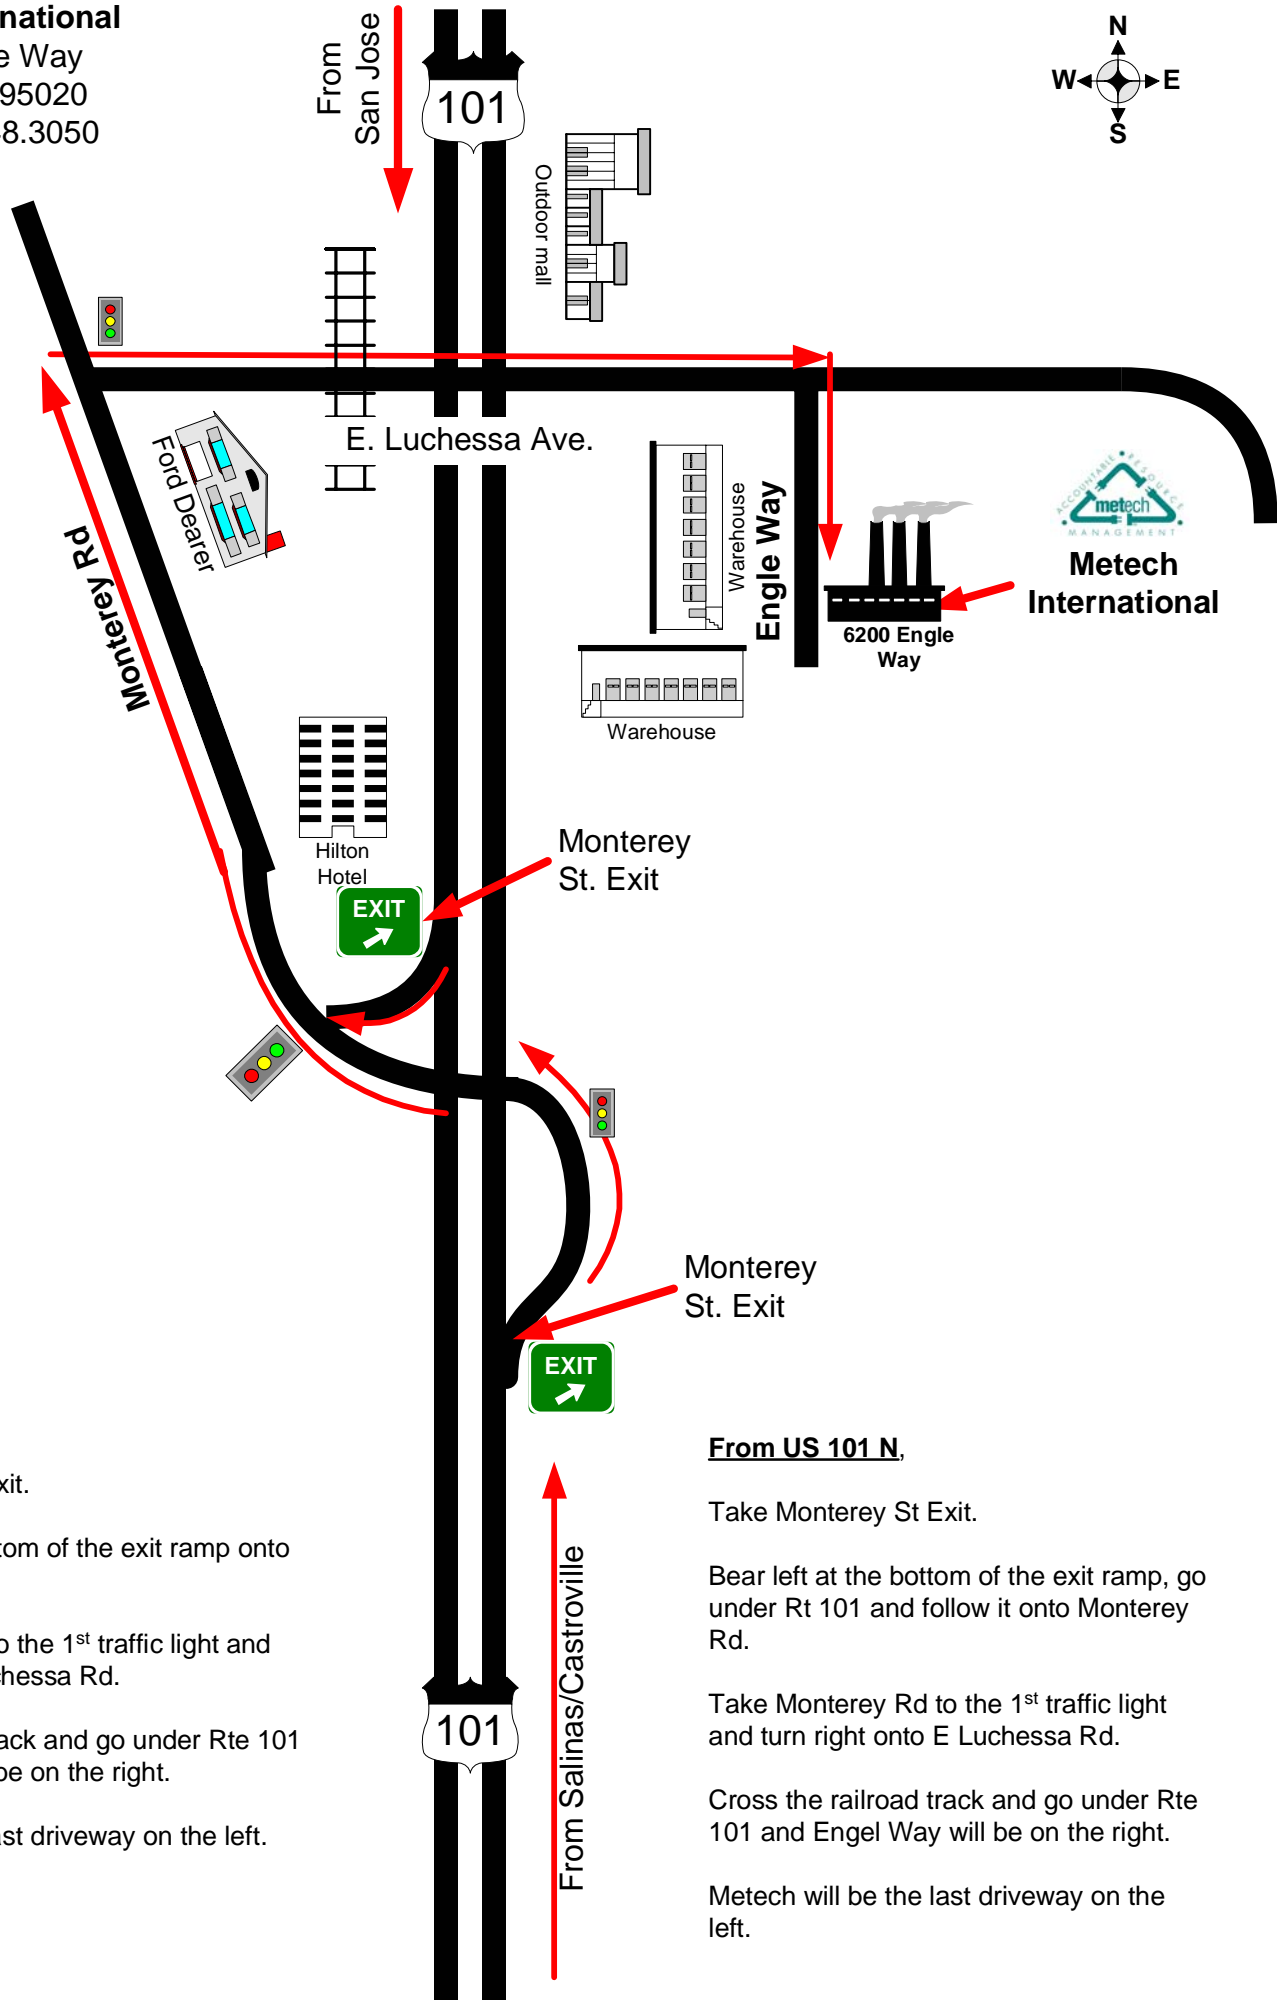

Direction to
Metech International
 6200 Engle Way
 Gilroy, CA 95020
 Tel: 408.848.3050

From US 101 S.

Take Monterey St Exit.

Bear right at the bottom of the exit ramp onto Monterey Rd.

Take Monterey Rd to the 1st traffic light and turn right onto E Luchessa Rd.

Cross the railroad track and go under Rte 101 and Engel Way will be on the right.

Metech will be the last driveway on the left.

From US 101 N.

Take Monterey St Exit.

Bear left at the bottom of the exit ramp, go under Rt 101 and follow it onto Monterey Rd.

Take Monterey Rd to the 1st traffic light and turn right onto E Luchessa Rd.

Cross the railroad track and go under Rte 101 and Engel Way will be on the right.

Metech will be the last driveway on the left.