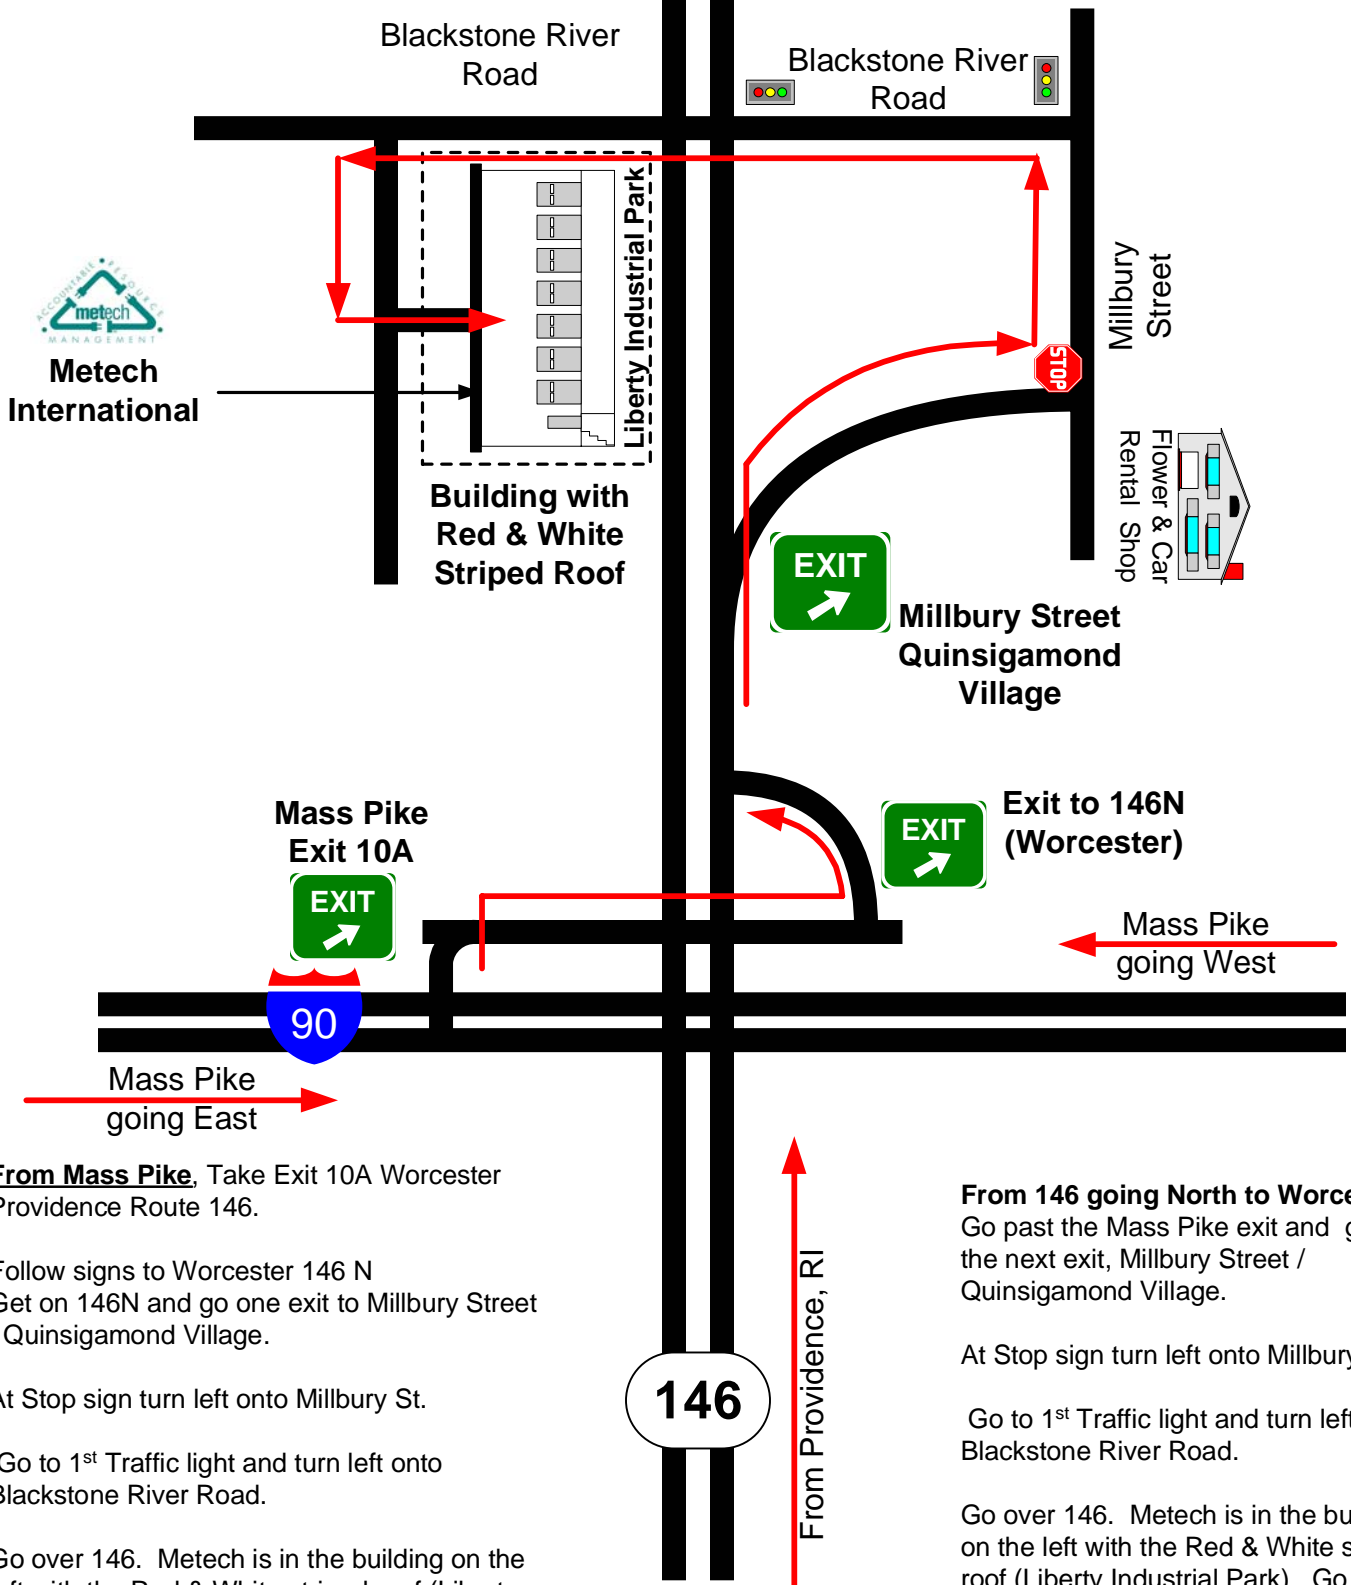

Directions to  
**Metech International**  
 150 Blackstone River Rd. Suite M  
 Worcester, MA 01607  
 Tel: 508.795.1950

**From Mass Pike.** Take Exit 10A Worcester Providence Route 146.

Follow signs to Worcester 146 N  
 Get on 146N and go one exit to Millbury Street / Quinsigamond Village.

At Stop sign turn left onto Millbury St.

Go to 1<sup>st</sup> Traffic light and turn left onto Blackstone River Road.

Go over 146. Metech is in the building on the left with the Red & White striped roof (Liberty Industrial Park). Go past the building and take the next left and then turn left at the Guard Post. Metech is at the front of the building on the right.

**From 146 going North to Worcester.**  
 Go past the Mass Pike exit and go to the next exit, Millbury Street / Quinsigamond Village.

At Stop sign turn left onto Millbury St.

Go to 1<sup>st</sup> Traffic light and turn left onto Blackstone River Road.

Go over 146. Metech is in the building on the left with the Red & White striped roof (Liberty Industrial Park). Go past the building and take the next left and then turn left at the Guard Post. Metech is at the front of the building on the right.